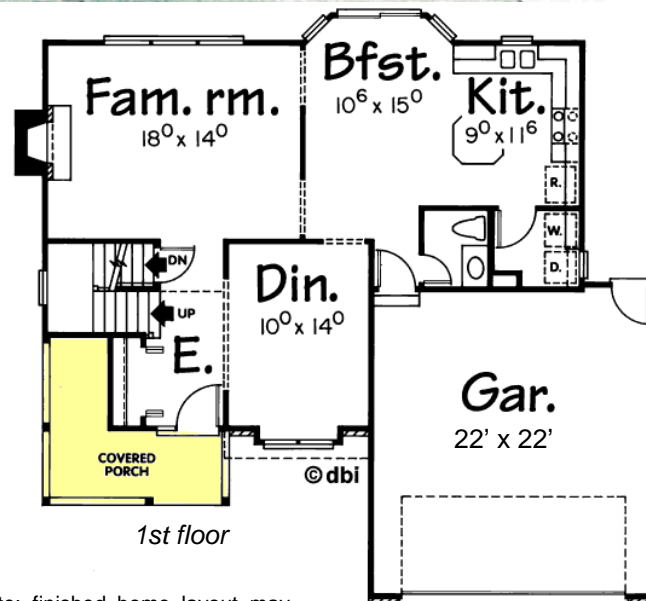

**coming
soon ...**

- Oversized corner lot
- Cherry kitchen - granite countertop
- Hardwoods - ceramic - carpet
- Open floor plan
- 1st floor laundry
- Whirlpool tub in master bath

Burton Place

Lot 1 5997 Morris Rd.
Marcy

**peet
homes**

peethomes.com 768-3334

*note: finished home layout may vary slightly from this drawing - ie. doorways, kitchen design, bath fixtures, closets, windows, etc.