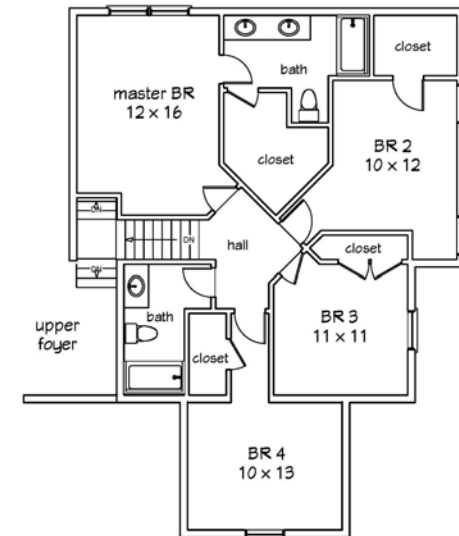

**coming
soon ...**

- Oversized corner lot
- Cherry kitchen - granite countertop
- Hardwoods - ceramic - carpet
- Open floor plan
- 1st floor laundry

Craftsman

Lot 2 6001 Morris Rd.
Marcy

**peet
homes**

peethomes.com 768-3334

1st floor

2nd floor

*note: finished home layout may vary slightly from this drawing - ie. doorways, kitchen design, bath fixtures, closets, windows, etc.

(note: floor plan is reversed from picture)