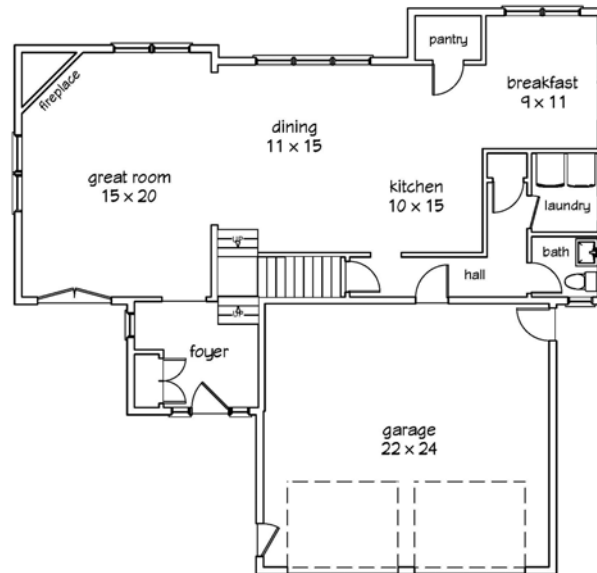

**coming
soon ...**

- Oversized corner lot
- Cherry kitchen - granite countertop
- Hardwoods - ceramic - carpet
- Open floor plan
- 1st floor laundry

Craftsman

Lot 2 6001 Morris Rd.
Marcy

**peet
homes**

peethomes.com 768-3334

1st floor

2nd floor

*note: finished home layout may vary slightly from this drawing - ie. doorways, kitchen design, bath fixtures, closets, windows, etc.

(note: floor plan is reversed from picture)