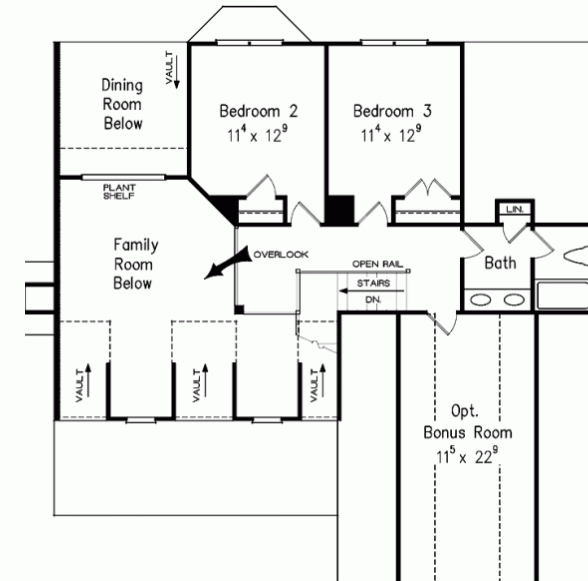

**coming  
soon ...**

- Oversized corner lot
- Cherry kitchen - granite countertop
- Hardwoods - ceramic - carpet
- Open floor plan
- 1st floor laundry

## Cape Cod

Lot 3 6007 Morris Rd.  
Marcy

1st floor

2nd floor

**peet  
homes**

peethomes.com 768-3334

\*note: finished home layout may vary slightly from this drawing - i.e. doorways, kitchen design, bath fixtures, closets, windows, etc.