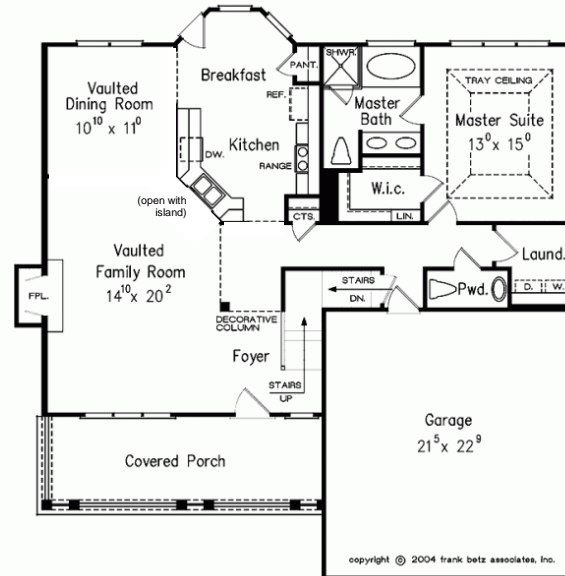

**coming  
soon ...**

- Oversized corner lot
- Cherry kitchen - granite countertop
- Hardwoods - ceramic - carpet
- Open floor plan
- 1st floor laundry

## Cape Cod

Lot 3 6007 Morris Rd.  
Marcy

1st floor

2nd floor

**peet  
homes**

peethomes.com 768-3334

\*note: finished home layout may vary slightly from this drawing - i.e. doorways, kitchen design, bath fixtures, closets, windows, etc.